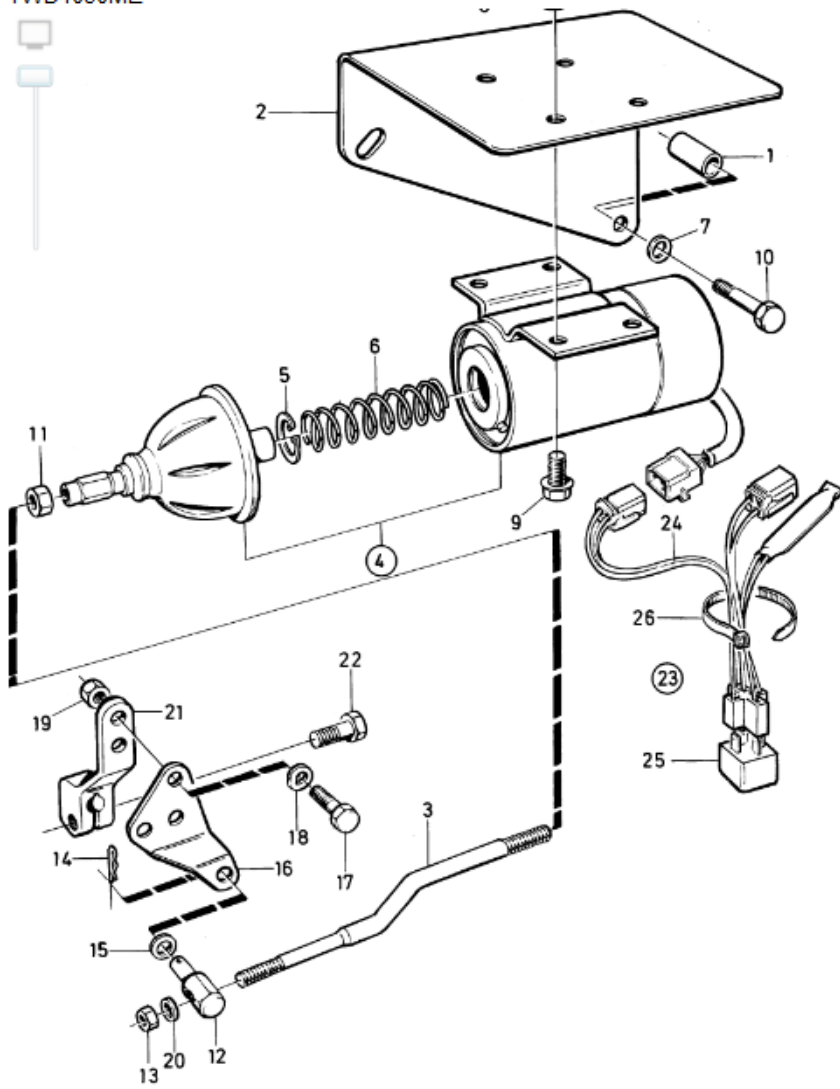

Stop Solenoid 24V,Energized to Run. Time Relay Kit

TWD1030ME

15021